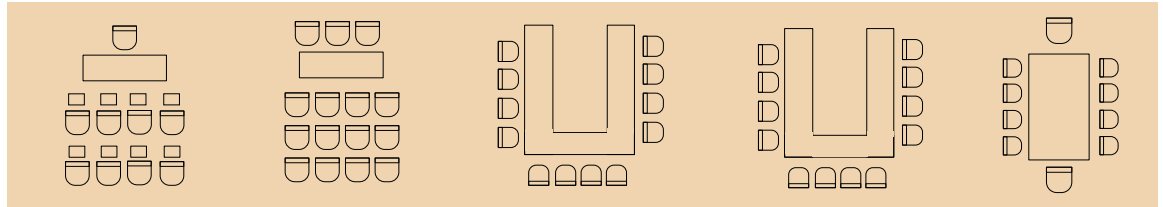

MEETING LAYOUT & SEATING ARRANGEMENT

Name	Size	Classroom	Theatre	U-shape	Double U-shape	Boardroom
Malindi Hall 1	13.6ft * 17ft	26	40	22	20	35
Watamu Hall	14.6ft * 18ft	26	40	22	20	38
Mnarani Hall	17.4ft * 21ft	35	60	22	30	67
Kilifi Hall	22.3ft * 30ft	100	140	60	98	90
Bofa Hall	27.8ft * 39ft	180	300	100	160	90

	TRAINING PACKAGE		CLASSIC PACKAGE		EXECUTIVE PACKAGE	
	Half Day	Full Day	Half Day	Full Day	Half Day	Full Day
Meeting Room Inclusions						
Use of plenary meeting room	√	√	√	√	√	√
Note pads & pens	√	√	√	√	√	√
Wireless internet & Projector	√	√	√	√	√	√
Standard flipchart & marking pens	√	√	√	√	√	√
Ice water on the table with lime and passion fruit cordial					√	√
Bowl of individually covered mint sweets	√	√	√	√		
Dispenser water	√	√	√	√	√	√
Appletiser & Grapetiser juice					√	√
Bowl of Toffees or Mints					√	√
Tissue Box					√	√
Arrival Welcome Tea Coffee Refreshment (Added Valued)						
Freshly brewed filter coffee and a selection of salon teas			√	√	√	√
Tea time home-bake biscuits			√	√	√	√
Mid-morning Tea Coffee Refreshment Break						
Freshly brewed filter coffee and a selection of salon teas	√	√	√	√	√	√
Sweet tea time treat		√		√		√
Savory tea time treat				√		√
Meetings Lunch Menu with one bottle of soda						
Buffet Lunch	√	√	√	√	√	√
Dessert	√	√	√	√	√	√
Mid-Afternoon Tea Coffee Refreshment Break						
Freshly brewed filter coffee and a selection of salon teas		√		√		√
Sweet tea time treat				√		√
Savory tea time treat						√